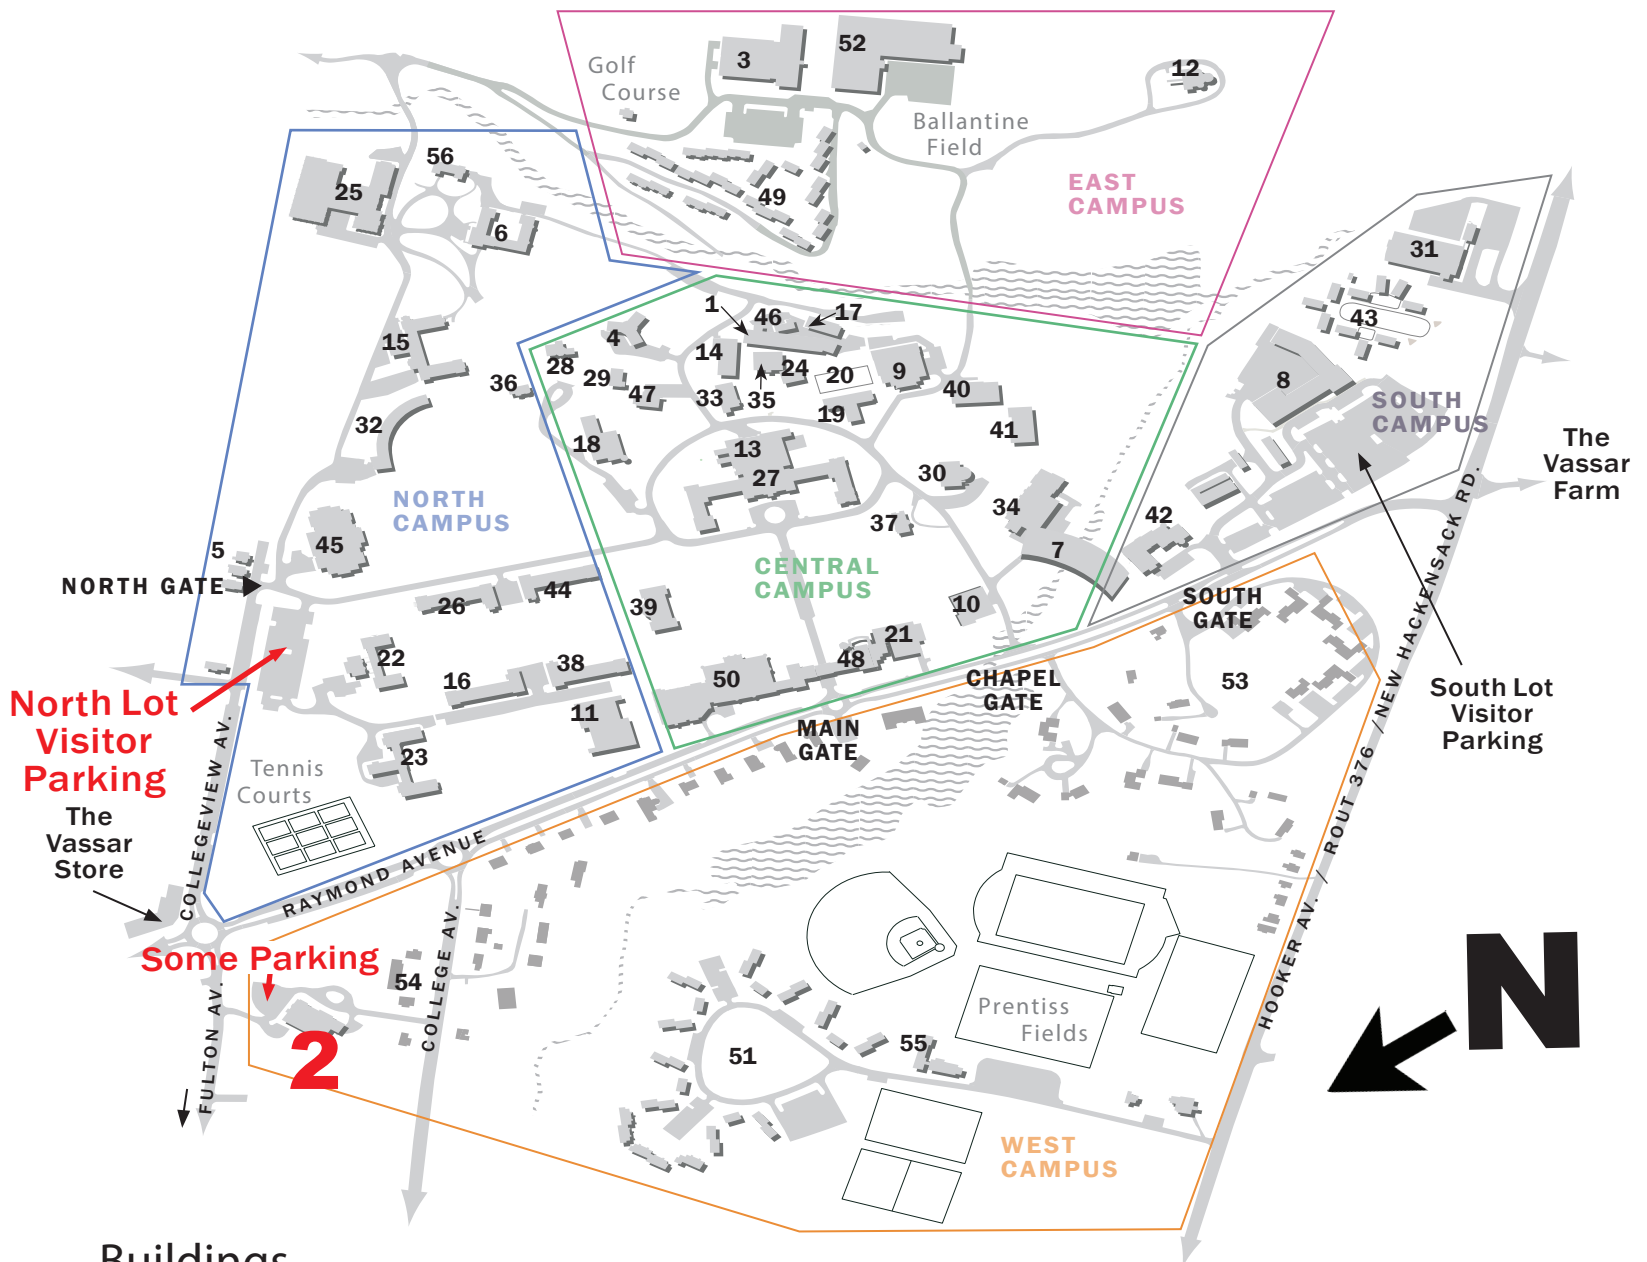

# Vassar College Campus

124 Raymond Avenue  
Poughkeepsie, NY 12604

EMERGENCY: 845 437-7333  
Campus Response Center: 845 437-5221

## Buildings

1 ALANA Intercultural Center	cc	14 Computer Center	cc	28 Maria Mitchell Observatory	cc	44 Strong House	nc
<b>2 Alumnae House</b>	wc	15 Cushing House	nc	29 Metcalf House	cc	45 Students' Building (ACDC)	nc
3 Athletic and Fitness Center	ec	16 Davison House	nc	30 New England	cc	46 Susan Stein Shiva Theater	cc
4 Baldwin House	cc	17 Doubleday Studio Art	cc	31 New Hackensack	sc	47 Swift Hall	cc
5 Bayit (Jewish Student Center)	nc	18 Ely Hall/Aula	cc	32 Noyes House	nc	48 Taylor Hall	cc
6 Blodgett Hall	nc	19 Ferry House	cc	33 Old Laundry Building	cc	49 Terrace Apartments	ec
7 Bridge for Laboratory Sciences	sc	20 Frances Daly Fergusson Quadrangle	cc	34 Olmsted Hall	cc	50 (Main) Thompson Library	cc
8 Buildings and Grounds Services Center	sc	21 Frances Lehman Loeb Art Center	cc	35 Powerhouse Theater	cc	51 Town Houses	wc
9 (Vogelstein) Center for Drama and Film	cc	22 Jewett House	nc	36 Pratt House	nc	52 Walker Field House	ec
10 Chapel	cc	23 Josselyn House	nc	37 President's House	cc	53 Watson Houses	wc
11 Chicago Hall	nc	24 Kautz Admission House	cc	38 Raymond House	nc	54 Williams House	wc
12 Class of 1951 Observatory	ec	25 Kenyon Hall	nc	39 Rockefeller Hall	cc	55 Weinberg Field Sports Pavilion	wc
13 College Center	cc	26 Lathrop House	nc	40 Sanders Classroom	cc	56 Wimpfheimer Nursery School	nc
		27 Main Building	cc	41 Sanders Physics	cc		
				42 Skinner Hall of Music	sc		
				43 South Commons	sc		

Legend: cc, Central Campus | nc, North Campus | ec, East Campus | sc, South Campus | wc, West Campus